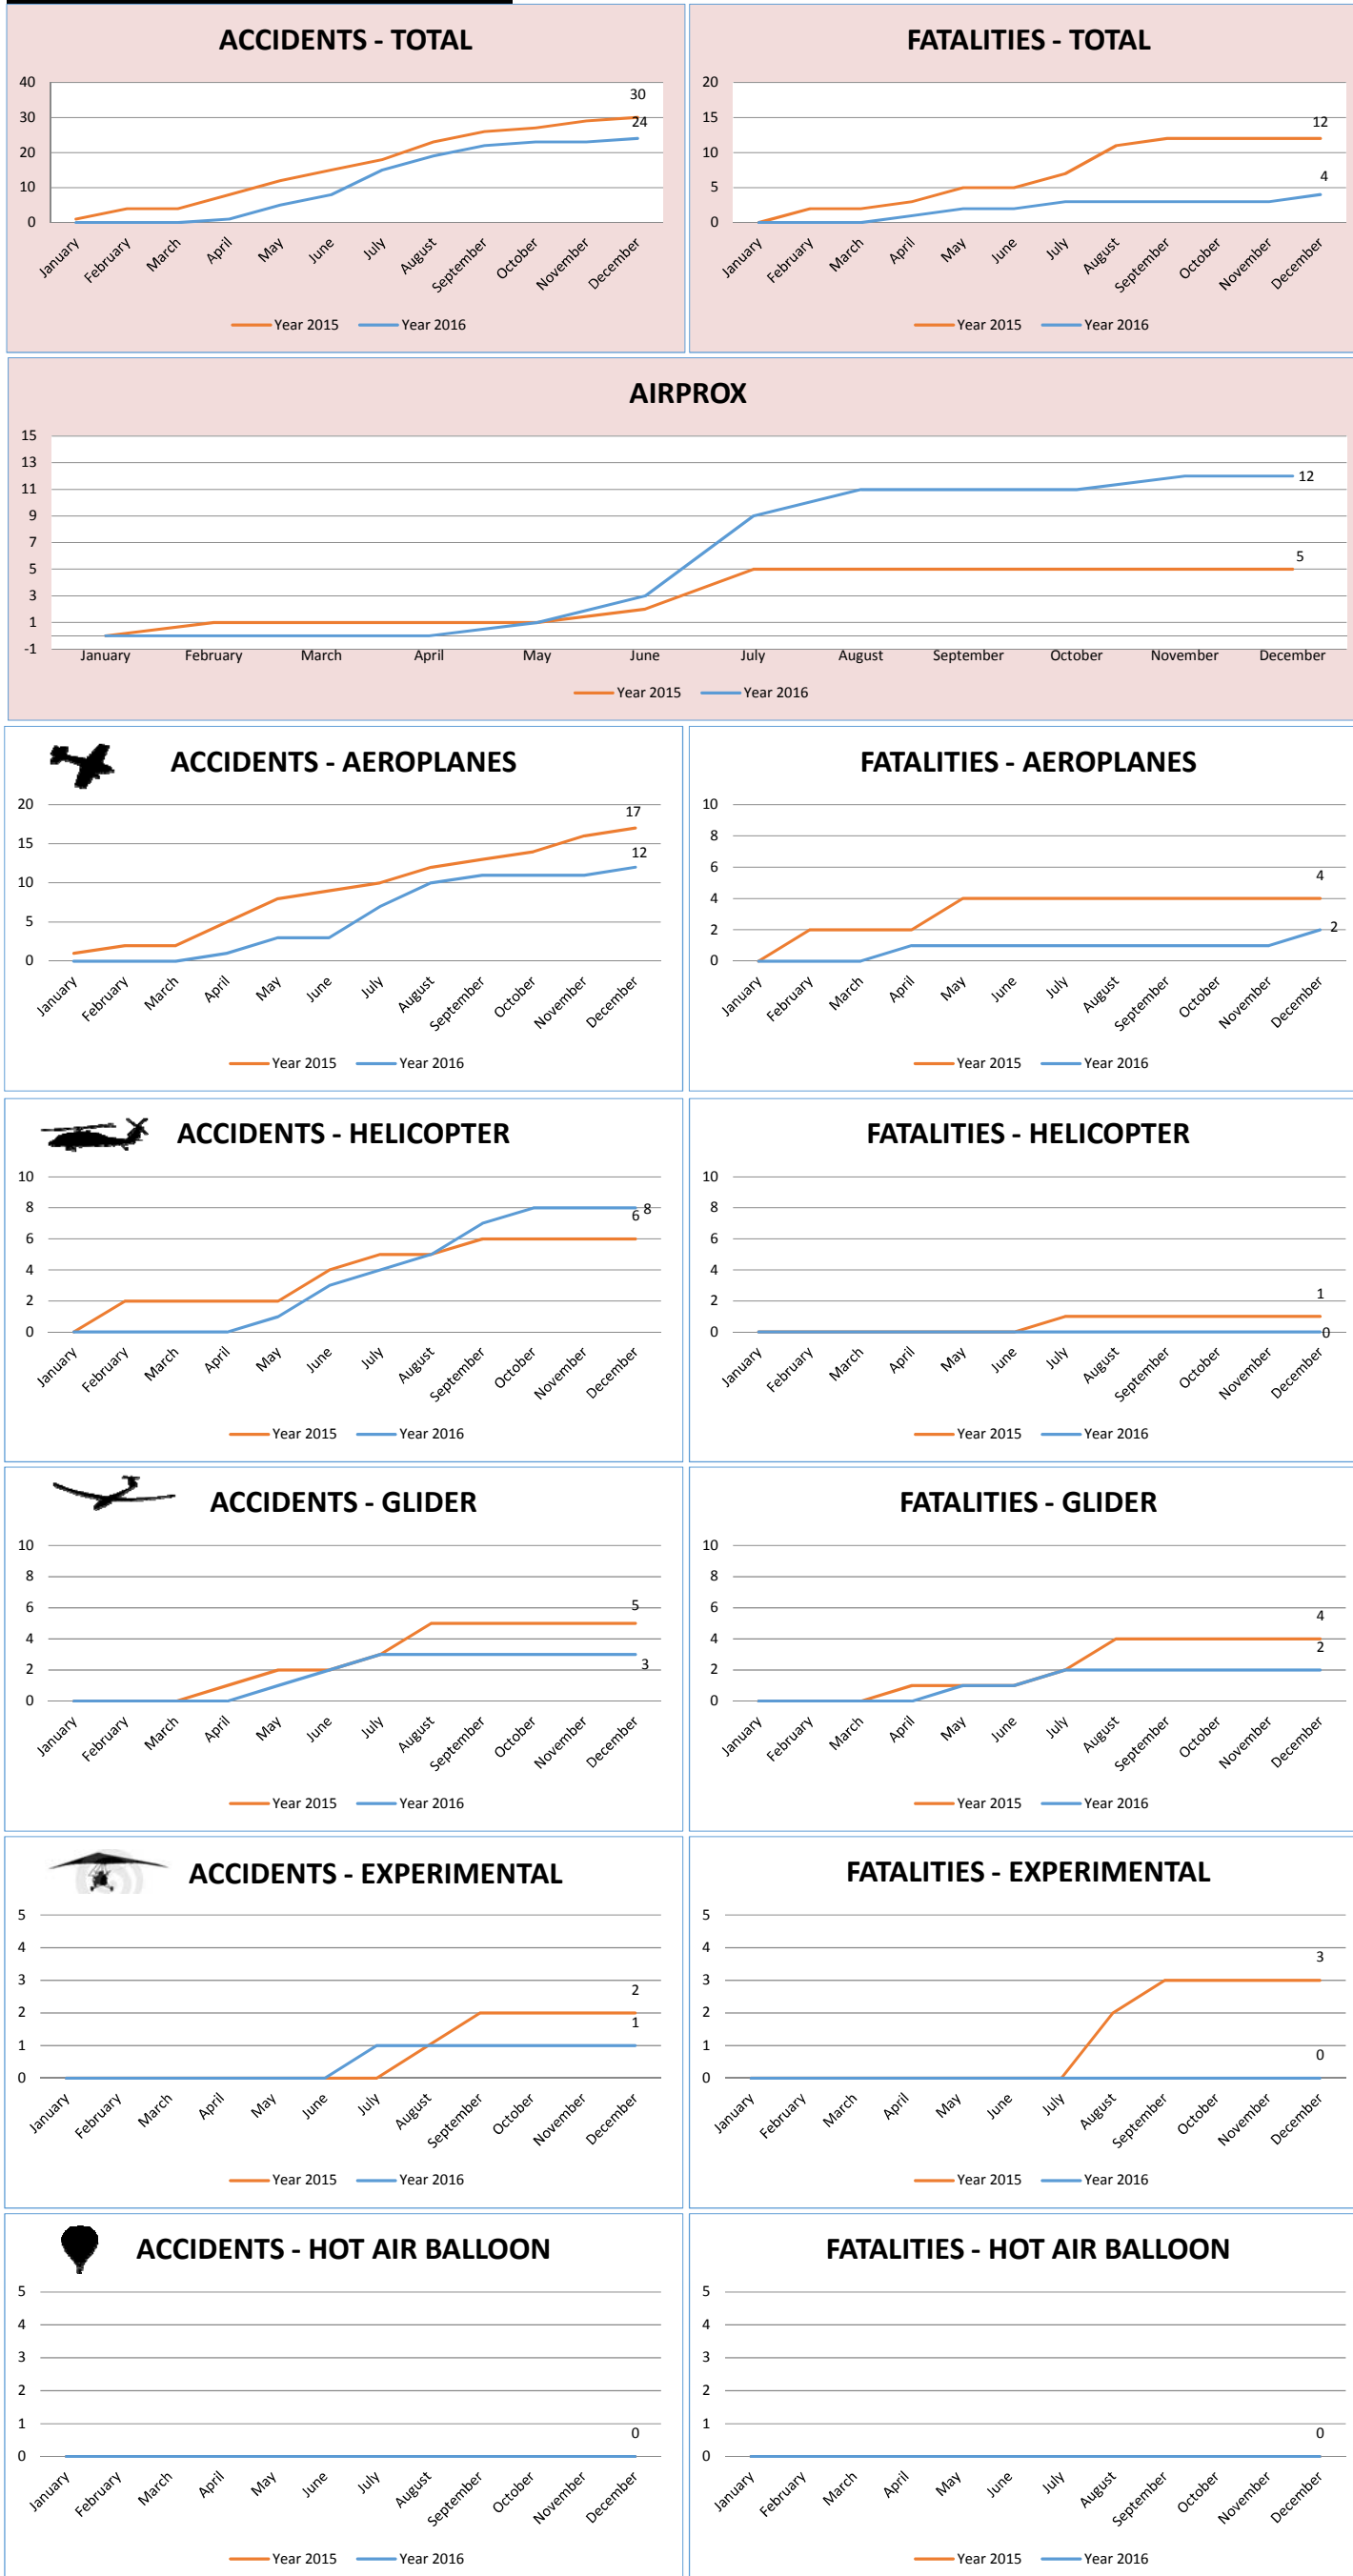

Accident Statistic Switzerland 2015/2016

Status: 22.12.2016/SRM

HB-registered A/C only !

Note: statistics includes accidents of HB-registered aircraft only